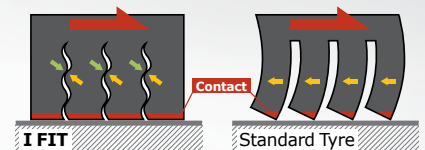

Increased Void Volume

Improves snow grip and hydroplaning by optimising the contact area.

Increased Pitch Numbers & Increased Groove Edge Length

Helps effectively bite in to the snow and improve the traction performance of the tyres.

Grip Claw Technology

Improves snow traction by applying sharp 3D edge.

Ice Grip Slits

Provides improved cornering performance with the internal sub-grooves.

Snow Traction Performance

Use of snow traction simulation tool to design an optimised pattern for enhanced snow performance.

3D Winter Sipe

Ensures optimal winter performance and enhanced driving stability by minimizing block movement on wet and snowy roads.

Safety

An optimized structure enhances both braking and steering performance on slick snowy or icy winter roads.