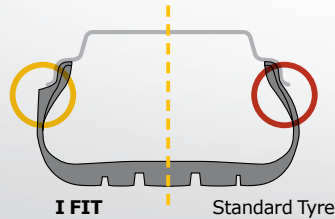

Grip Claw Technology

Improves snow traction by applying sharp 3D edge.

Ice Grip Slits

Provides improved cornering performance with the internal sub-grooves.

Snow Traction Performance

Use of snow traction simulation tool to design an optimised pattern for enhanced snow performance.

3D Winter Sipe

Ensures optimal winter performance and enhanced driving stability by minimizing block movement on wet and snowy roads.

Safety

An optimized structure enhances both braking and steering performance on slick snowy or icy winter roads.

Optimized Footshape

Footshape pressure is equally applied compared to standard tyres with the contact patch area of I FIT being enlarged by as much as 5%.

Cornering Stiffness

Reinforced sidewall and bead section leads to a direct steering response whilst improving the cornering force according to the weight shift.