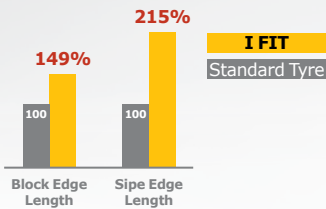

Aqua Slush Edge Grooves

Compared to the existing product a lateral groove focused design provides maximised lateral grip. Prevents hydroplaning through effectively pushing out water in to the side direction on wet roads through an optimised profile and an effective lateral groove form.

Increased Void Volume

Improves snow grip and hydroplaning by optimising the contact area.

Increased Pitch Numbers & Increased Groove Edge Length

Helps effectively bite in to the snow and improve the traction performance of the tyres.