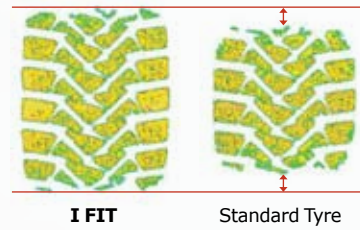

Aqua Slush Edge Grooves

Compared to the existing product a lateral groove focused design provides maximised lateral grip. Prevents hydroplaning through effectively pushing out water in to the side direction on wet roads through an optimised profile and an effective lateral groove form.

Grip Claw Technology

Improves snow traction by applying sharp 3D edge.

Ice Grip Slits

Provides improved cornering performance with the internal sub-grooves.

Snow Traction Performance

Use of snow traction simulation tool to design an optimised pattern for enhanced snow performance.

3D Winter Sipe

Ensures optimal winter performance and enhanced driving stability by minimizing block movement on wet and snowy roads.

Safety

An optimized structure enhances both braking and steering performance on slick snowy or icy winter roads.

Optimized Footshape

Footshape pressure is equally applied compared to standard tyres with the contact patch area of I FIT being enlarged by as much as 5%.

Cornering Stiffness

Reinforced sidewall and bead section leads to a direct steering response whilst improving the cornering force according to the weight shift.