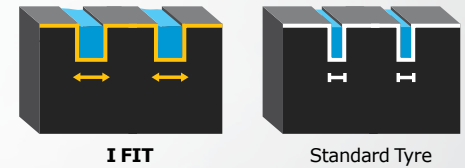

S.W. : 145~245

Series : 40~80

Inch : 13~18"

EU Label : C~E / C / W2

Performance Information

Wet & Snow

An advance tread pattern and special winter rubber compound ensure ultimate performance on wet and snowy winter roads.

Aqua Slush Edge Grooves

Compared to the existing product a lateral groove focused design provides maximised lateral grip. Prevents hydroplaning through effectively pushing out water in to the side direction on wet roads through an optimised profile and an effective lateral groove form.

Increased Void Volume

Improves snow grip and hydroplaning by optimising the contact area.

Increased Pitch Numbers & Increased Groove Edge Length

Helps effectively bite in to the snow and improve the traction performance of the tyres.