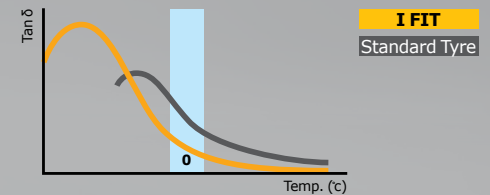

Winter Compound

The application of a new winter rubber compound with improved low temperature performance enhances grip for competent winter driving.