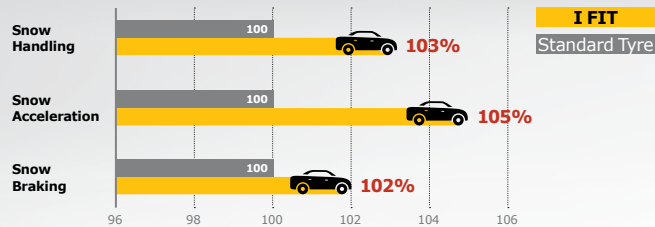

Increased Void Volume

Improves snow grip and hydroplaning by optimising the contact area.

Increased Pitch Numbers & Increased Groove Edge Length

Helps effectively bite in to the snow and improve the traction performance of the tyres.

Grip Claw Technology

Improves snow traction by applying sharp 3D edge.

Ice Grip Slits

Provides improved cornering performance with the internal sub-grooves.

Snow Traction Performance

Use of snow traction simulation tool to design an optimised pattern for enhanced snow performance.

3D Winter Sipe

Ensures optimal winter performance and enhanced driving stability by minimizing block movement on wet and snowy roads.

Safety

An optimized structure enhances both braking and steering performance on slick snowy or icy winter roads.

Optimized Footshape

Footshape pressure is equally applied compared to standard tyres with the contact patch area of I FIT being enlarged by as much as 5%.

Cornering Stiffness

Reinforced sidewall and bead section leads to a direct steering response whilst improving the cornering force according to the weight shift.