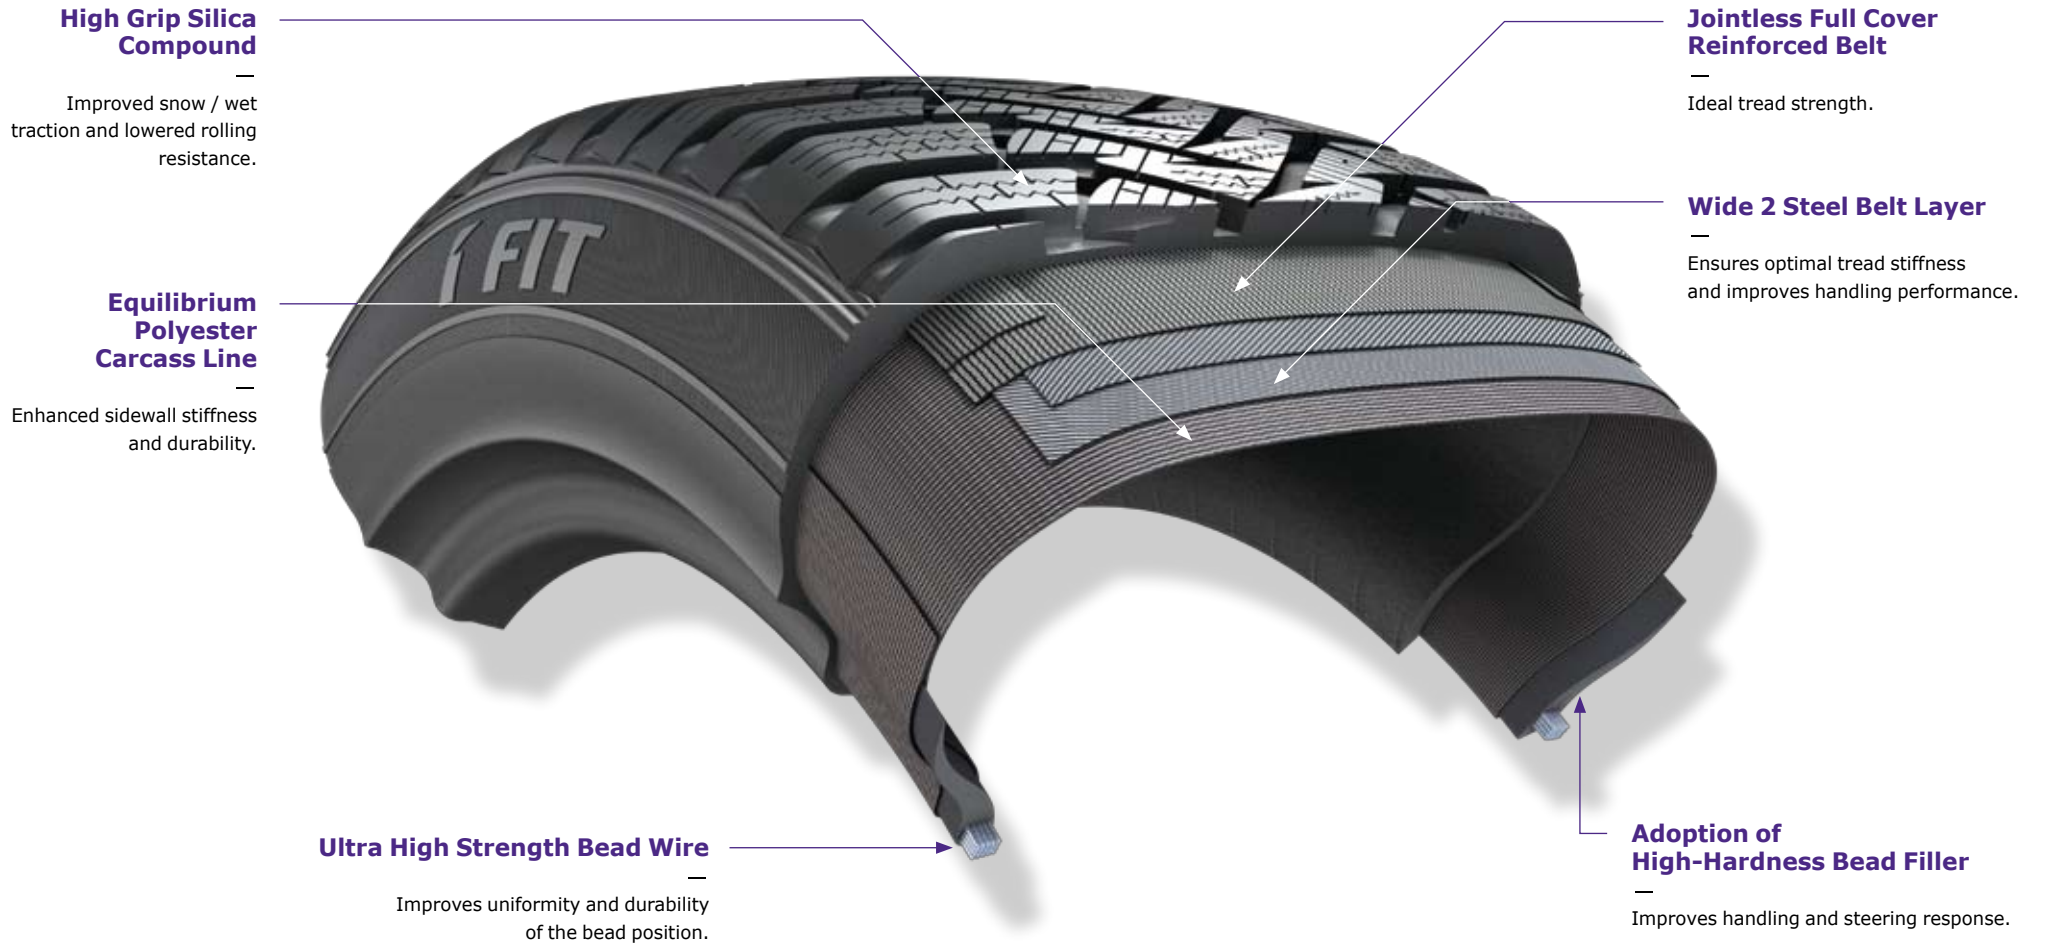

TYRE STRUCTURE

I FIT adopts new technology for safety and comfort in wet and snow covered road conditions.

* The model size in the structural diagram is for the 205/55R16T tyre, and the descriptions of structural diagrams may vary by size.

AVAILABLE SIZES

40 Series

Size	LI & SS	Label		
		RR	Wetgrip	Wave(dB)
225/40R18 XL	92V	E	C	W2 (72dB)
245/40R18 XL	97V	E	C	W2 (72dB)

45 Series

Size	LI & SS	Label		
		RR	Wetgrip	Wave(dB)
225/45R17	91H	E	C	W2 (72dB)
225/45R17 XL	94V	E	C	W2 (72dB)
225/45R18 XL	95V	E	C	W2 (72dB)
235/45R18 XL	98V	E	C	W2 (72dB)
245/45R18 XL	100V	E	C	W2 (72dB)

50 Series

Size	LI & SS	Label		
		RR	Wetgrip	Wave(dB)
195/50R15	82H	F	C	W2 (72dB)
205/50R17 XL	93V	E	C	W2 (72dB)
215/50R17 XL	95V	E	C	W2 (72dB)
225/50R17 XL	98H	E	C	W2 (72dB)
225/50R17 XL	98V	E	C	W2 (72dB)

55 Series

Size	LI & SS	Label		
		RR	Wetgrip	Wave(dB)
185/55R15	82T	E	C	W2 (71dB)
195/55R15	85H	E	C	W2 (72dB)
195/55R16	87H	E	C	W2 (72dB)
205/55R16	91T	C	C	W2 (72dB)
205/55R16	91H	C	C	W2 (72dB)
205/55R16 XL	94H	C	C	W2 (72dB)
215/55R16	93H	E	C	W2 (72dB)
215/55R16 XL	97H	E	C	W2 (72dB)
225/55R16	95H	E	C	W2 (72dB)
225/55R16 XL	99H	E	C	W2 (72dB)
215/55R17 XL	98V	E	C	W2 (72dB)
225/55R17 XL	101V	E	C	W2 (72dB)

60 Series

Size	LI & SS	Label		
		RR	Wetgrip	Wave(dB)
185/60R14	82T	E	C	W2 (71dB)
185/60R15	84T	E	C	W2 (71dB)
185/60R15 XL	88T	E	C	W2 (71dB)
195/60R15	88T	E	C	W2 (72dB)
205/60R16	92H	E	C	W2 (72dB)
205/60R16 XL	96H	E	C	W2 (72dB)
215/60R16 XL	99H	C	C	W2 (72dB)
225/60R16	98H	E	C	W2 (72dB)
235/60R18 XL	107H	C	C	W2 (72dB)

65 Series

Size	LI & SS	Label		
		RR	Wetgrip	Wave(dB)
155/65R13	73T	F	C	W2 (71dB)
155/65R14	75T	E	C	W2 (71dB)
165/65R14	79T	F	C	W2 (71dB)
175/65R14	82T	E	C	W2 (71dB)
175/65R14 XL	86T	E	C	W2 (71dB)
185/65R14	86T	E	C	W2 (71dB)
165/65R15	81T	E	C	W2 (71dB)
175/65R15	84T	E	C	W2 (71dB)
185/65R15	88T	E	C	W2 (71dB)
195/65R15	91T	E	C	W2 (72dB)
195/65R15	91H	E	C	W2 (72dB)
195/65R15 XL	95T	C	C	W2 (72dB)
205/65R15	94T	E	C	W2 (72dB)
215/65R16	98H	C	C	W2 (72dB)
235/65R17 XL	108H	C	C	W2 (72dB)

70 Series

Size	LI & SS	Label		
		RR	Wetgrip	Wave(dB)
145/70R13	71T	F	C	W2 (71dB)
155/70R13	75T	F	C	W2 (71dB)
165/70R13	79T	E	C	W2 (71dB)
175/70R13	82T	E	C	W2 (71dB)
165/70R14	81T	E	C	W2 (71dB)
175/70R14	84T	E	C	W2 (71dB)
175/70R14 XL	88T	E	C	W2 (71dB)
185/70R14	88T	E	C	W2 (71dB)
215/70R16	100T	E	C	W2 (72dB)

80 Series

Size	LI & SS	Label		
		RR	Wetgrip	Wave(dB)
155/80R13	79T	E	C	W2 (71dB)